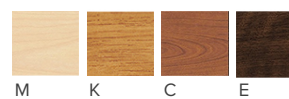

Options Codes (Add to Product ID)

Fully Sealed Plywood Deck	BBP
Intragal Turned Knob for Bunking	TP
Metal Pins For Bunking	MP

Stain Option Codes

Maple	M	Silver	S
Oak	K	Nickel	N
Cherry	C	Graphite	G
Espresso	E	Black	B
Custom Stain	CS		

General Specifications:

- Solid Hardwood Posts and Horizontal Rails.
- Horizontal rails (spreaders) are mortise & tenoned into posts, reinforced with glue for extra strength and durability.

Shown in Loft Configuration

Options Codes (Add to Product ID)

Intragal Turned Knob for Bunking	TP
Metal Pins For Bunking	MP

Stain Option Codes

Maple	M
Oak	K
Cherry	C
Espresso	E
Custom Stain	CS

Metal Option Codes

Silver	S
Nickel	N
Graphite	G
Black	B