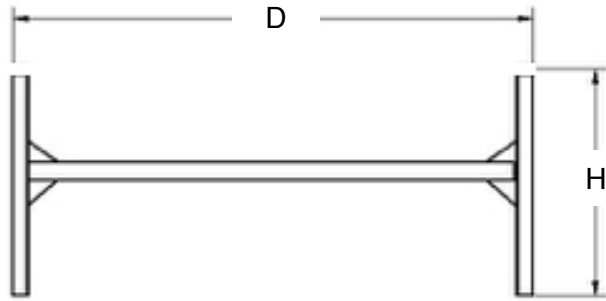

Product ID	Dimensions
K3900	38.5W x 84.5D x 36H"
K3900-38M	41.5W x 84.5D x 36H"
K3900-XXL	38.5W x 88.5D x 36H"

Product Summary

Features:

- Industry exclusive quick tabs on bed rail for maximum stability
- Easy assembly with minimal hardware.
- Bed deck height is fully adjustable without tools.
- Fully sealed and finished bed decks for bed bug protection.
- Fits 36" x 80" Twin XL mattress.

Options:

- Available with Metal lofting pins or integral turned knobs
- Available with tubular steel or solid wood side rails
- See Metal Option Codes
- See Stain Option Codes
- Compatible with Lofting Kit, Guardrails, Stabilizer Rails and Ladders
- Available to accommodate 38" x 80" Mattress

General Specifications:

- Solid Hardwood Posts and Horizontal Rails.
- Horizontal rails (spreaders) are mortise & tenoned into posts, reinforced with glue for extra strength and durability.
- Deck side rails fabricated out of steel tubing.
- Bed Ends will Bunk with Metal Pins.
- Deck Accommodates Twin XL, 36 x 80" Mattress.

Product ID	Dimensions
K3900-LK	38.5W x 84.5D x 36H"
K3900-38M-LK	41.5W x 84.5D x 36H"

Product Summary

Features:

- 4-Hook, tubular steel, stabilizer rail

Options:

- Available with Metal lofting pins or integral turned knobs
- Available with tubular steel or solid wood side rails
- See Metal Option Codes
- See Stain Option Codes