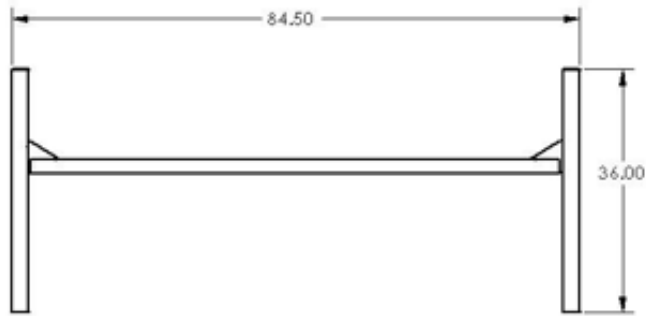

Quick Lock 3900 Bed (Metal Spring)

Product ID	Dimensions
K3900-MS	38.5W x 84.5D x 36H"
K3900-38M-MS	41.5W x 84.5D x 36H"
K3900-XXL-MS	38.5W x 88.5D x 36H"

Product Summary

Features:

- 3" on-center bed pins for maximum stability.
- Easy assembly with minimal hardware.
- Bed deck height is fully adjustable without tools.
- Spring is manufactured from recycled steel.
- Spring passes GSA performance testing

Options:

- Available with Metal lofting pins or integral turned knobs
- See Stain Option Codes
- Compatible with Lofting Kit, Guardrails, Stabilizer Rails and Ladders
- Available to accommodate 38" x 80" Mattress

General Specifications:

- Solid Hardwood Posts and Horizontal Rails.
- Horizontal rails (spreaders) are mortise & tenoned into posts, reinforced with glue for extra strength and durability.
- Spring powder coated black.
- Bed ends will bunk with metal pins.
- Deck Accommodates Twin XL, 36 x 80" Mattress.