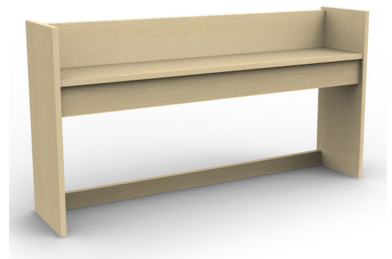

Available Sizes:

- 40W x 12D x 24H" ID: C2243-OB-40
- 43W x 12D x 24H" ID: C2243-OB-43
- 46W x 12D x 24H" ID: C2243-OB-46

Study Carrel - 2 Shelves and Cork Tackboard

Features:

- Available with Solid Wood or Veneer Core Plywood Side Panels
- Solid Hardwood cross rail supports, doweled and screwed into sides
- Tack board under shelf
- Grommet located above shelves and in tackboard

Available Sizes:

- 40W x 12D x 36H" ID: C2293-CB-40
- 43W x 12D x 36H" ID: C2293-CB-43
- 46W x 12D x 36H" ID: C2293-CB-46

Study Carrel - Radius Sides

Features:

- Available with Solid Wood or Veneer Core Plywood Side Panels
- Solid Hardwood cross rail supports, doweled and screwed into sides
- Fabric cover, tack board under shelf
- Grommet located above shelf and in tackboard

Available Sizes:

- 40W x 12D x 24H" ID: K2425-FB-40
- 43W x 12D x 24H" ID: K2425-FB-43
- 46W x 12D x 24H" ID: K2425-FB-46

Study Carrel - Fabric Tackboard

Features:

- Available with Solid Wood or Veneer Core Plywood Side Panels
- Solid Hardwood cross rail supports, doweled and screwed into sides
- Grommet located above shelf
- ¼" or ½" veneer core plywood back panels, screwed and in dado groove

Available Sizes:

- 40W x 12D x 24H" ID: C2284-FB-40
- 43W x 12D x 24H" ID: C2284-FB-43
- 46W x 12D x 24H" ID: C2284-FB-46

Study Carrel - Open Back

Features:

- Available with Solid Wood or Veneer Core Plywood Side Panels
- Solid Hardwood cross rail supports, doweled and screwed into sides
- Grommet located above shelf
- ¼" or ½" veneer core plywood back panels, screwed and in dado groove