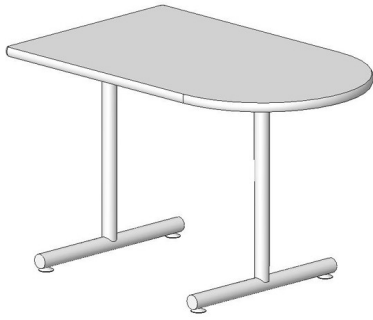

Cafe Table - Square

Features:

- High pressure laminate top
- Internal Edge banding
- Durable steel base with levelers

Available Sizes:

- 36W x 36D x 30"H ID: K6267-36

Cafe Table- Round

Features:

- High pressure laminate top
- Internal Edge banding
- Durable steel base with leveler

Available Sizes:

- 36" Round x 30H" ID: K6289
- 42" Round x 30H" ID: K6300
- 48" Round x 30H" ID: K6290

Cafe Table - Wood Base

Features:

- High pressure laminate top
- Internal Edge banding
- Solid Wood base with levelers

Available Sizes:

- 36W x 36D x 30"H ID: K6267-38-SW

Surf Board Table

Features:

- Seating for 4 in tight spaces
- Tubular T-Legs with levelers

Available Sizes:

- 30W x 48D x 30H" ID: K6298

Trestle Table

Features:

- High pressure laminate top
- Internal Edge banding
- Durable steel base with levelers

Available Sizes:

- 36W x 60D x 30H" ID: C6054-TBM

Harvest Table

Features:

- Traditional Design
- Solid Hardwood Legs
- High Pressure Laminate Top