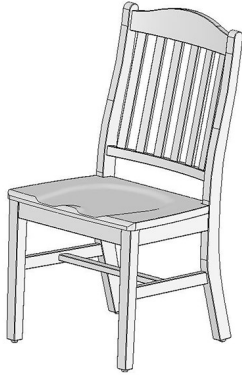

Campus

Features:

- Solid Wood Construction

Available Sizes:

- 18W x 18D x 31H" ID: K5222

Campus Bent Ply

Features:

- Solid wood support
- Bent plywood frame
- Comfortable molded plywood seat

Available Sizes:

- 18W x 18D x 31H" ID: C5038

Navy Chair

Features:

- Metal construction with solid wood seat

Available Sizes:

- 8W x 18D x 31H" ID: K5033
- 18W x 18D x 41H" ID: K5034 (Bar Height)

Schoolhouse

Features:

- Solid Wood Construction

Available Sizes:

- 18W x 18D x 31H" ID: K5203

Cafe

Features:

- Durable metal finish
- Slat back

Available Sizes:

- 18W x 18D x 31H" YH-1207 (Metal Seat)
- 18W x 18D x 31H" YK-1208 (Wood Seat)

Milan Chair

Features:

- Stackable
- Molded Plywood
- Sled Metal Base

Available Sizes:

- 18W x 18D x 31H" ID: YH-1206

Option Codes