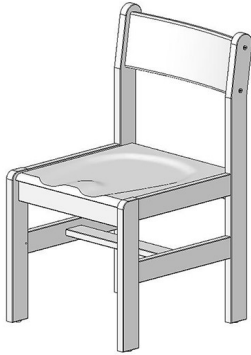

Campus

Features:

- Solid Wood Construction

Available Sizes:

- 18W x 18D x 31H" ID: K5222

Campus Bent Ply

Features:

- Solid wood support
- Bent plywood frame
- Comfortable molded plywood seat

Available Sizes:

- 18W x 18D x 31H" ID: C5038

Navy Chair

Features:

- Metal construction with solid wood seat

Available Sizes:

- 8W x 18D x 31H" ID: K5033
- 18W x 18D x 41H" ID: K5034 (Bar Height)

Schoolhouse

Features:

- Solid Wood Construction

Available Sizes:

- 18W x 18D x 31H" ID: K5203

Cafe

Features:

- Durable metal finish
- Slat back

Available Sizes:

- 18W x 18D x 31H" YH-1207 (Metal Seat)
- 18W x 18D x 31H" YK-1208 (Wood Seat)

Milan Chair

Features:

- Stackable
- Molded Plywood
- Sled Metal Base

Available Sizes:

- 18W x 18D x 31H" ID: YH-1206

Option Codes