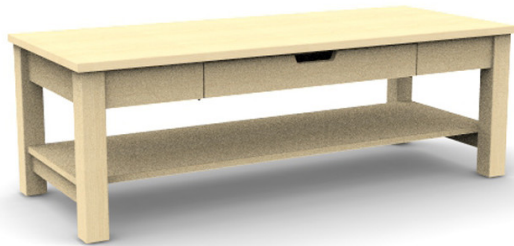

Available Sizes:

- 32W x 32D x 18H" ID: K6293

Glen Mor TV Stand

Features:

- Modern design with plenty of storage.
- Grommet holes for wire management
- Solid wood or HPL top

Available Sizes:

- 48W x 18D x 25H" ID: K7408

Campus TV Stand

Features:

- Traditional design
- Adjustable shelves
- High pressure laminate top
- Grommets for wire management

Available Sizes:

- 42W x 20D x 20H" ID: T703

Harvest Coffee Table

Features:

- Classic design with extra storage shelf and drawer.
- Solid wood or HPL top

Available Sizes:

- 48W x 20D x 16H" ID: K6224

Vista Table

Features:

- Open for maximum storage.
- Multiple options for metal legs.
- Legs secured with heavy duty metal to metal fasteners.
- Wood or HPL top with PVC edge banding.

Available Sizes:

- 48W x 20D x 16H" Product ID: K6284

Mission End Table

Features:

- Designed in Mission style.
- Solid wood or HPL top

Available Sizes:

- 27W x 27D x 20H" ID: N6069

Mission Coffee Table